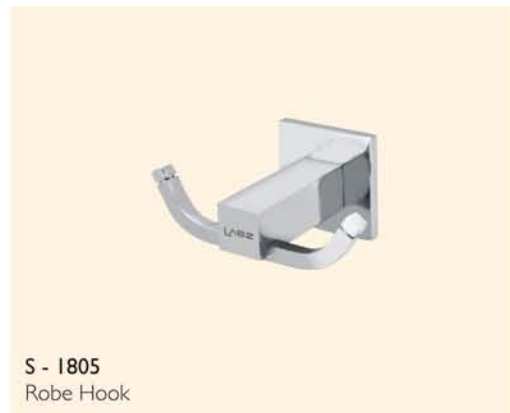

Bathroom ACCESSORIES series

S - 1809
Liquid Soap Dispenser

S - 1805
Robe Hook

S - 1803
Soap Dish

S - 1803A
Soap Dish Sheet

LABZ[®]
Complete Bath Solutions

An ISO 9001:2015 Certified Co.

square
collection