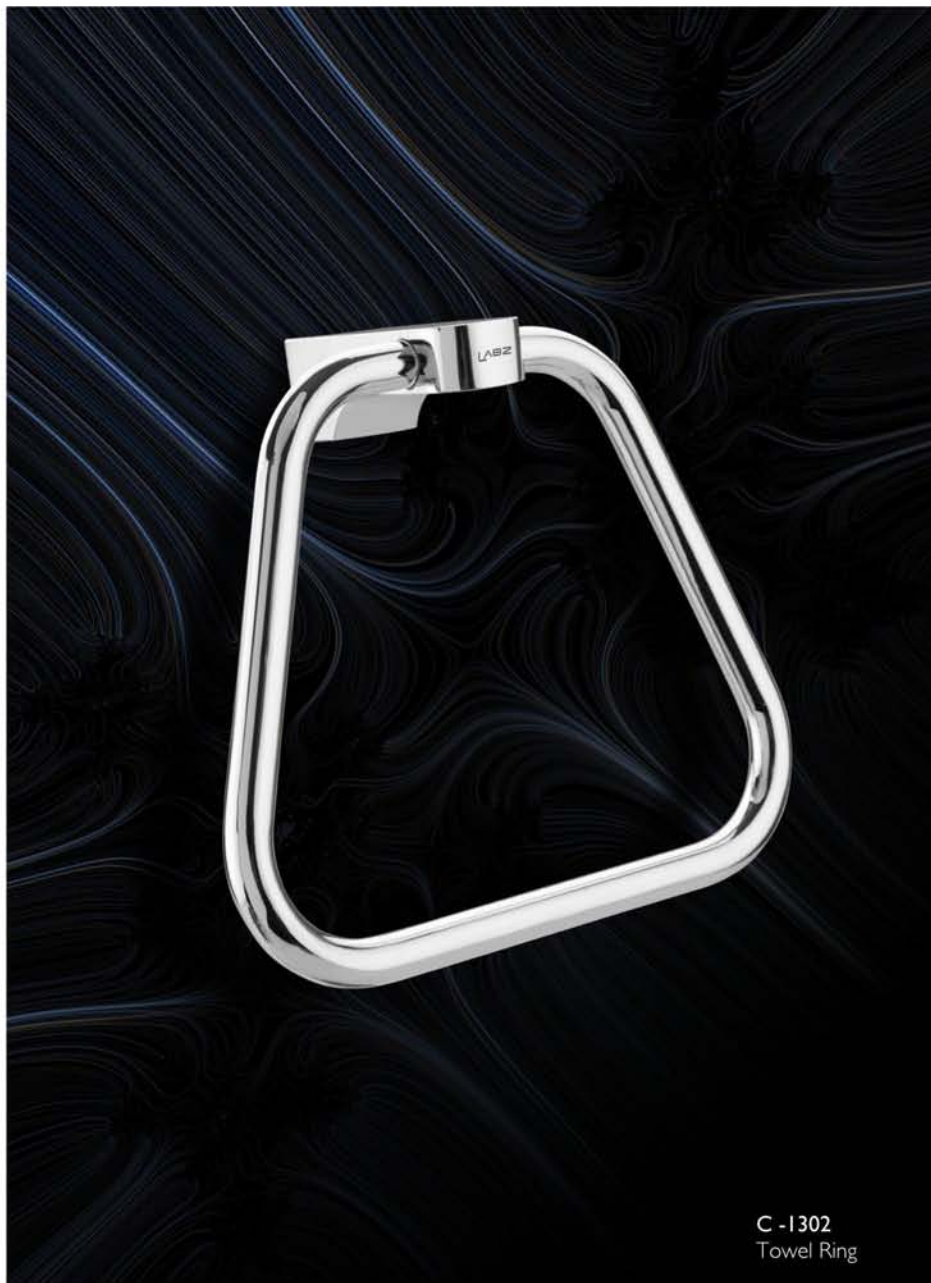

MI -1202
Towel Ring

MI -1202A
Paper Holder / Towel Ring

MI -1201
Towel Rod 24"

MI -1201A
Towel Rod 18"

Bathroom

ACCESSORIES series

LABZ[®]
Complete Bath Solutions
An ISO 9001:2015 Certified Co.

crysta
collection